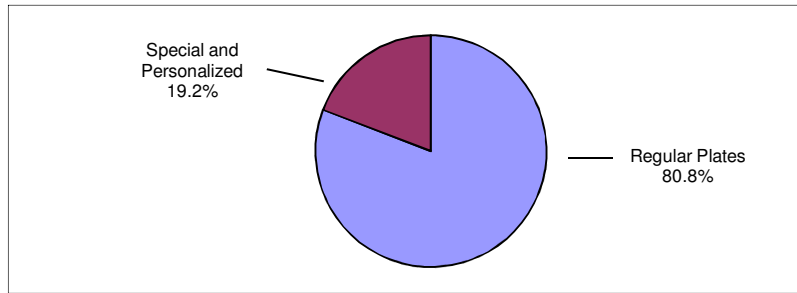

**Active Vehicle Registration Report**  
As of June 30, 2014

	Count	Percentage of Total Plates
Regular Plate Registrations *	6,545,834	80.8%
Special and Personalized Plates	1,553,736	19.2%
<b>Total Active Vehicle Registrations</b>	<b>8,099,570</b>	